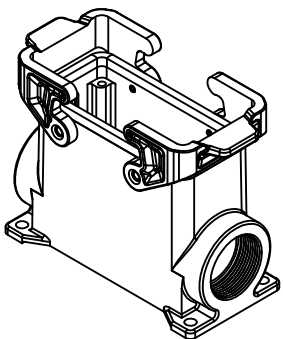

Diritti riservati All rights reserved

Dimensions
in mm

Simplified representation with dimensions without tolerance

Original Size A4

JMPAP 16.32

Date 08/11/23

surface mounting housing, size "77.27", 1x M32 side entry,

Sign. G. Renna

with 2 Jei-P levers

Scale
1:1