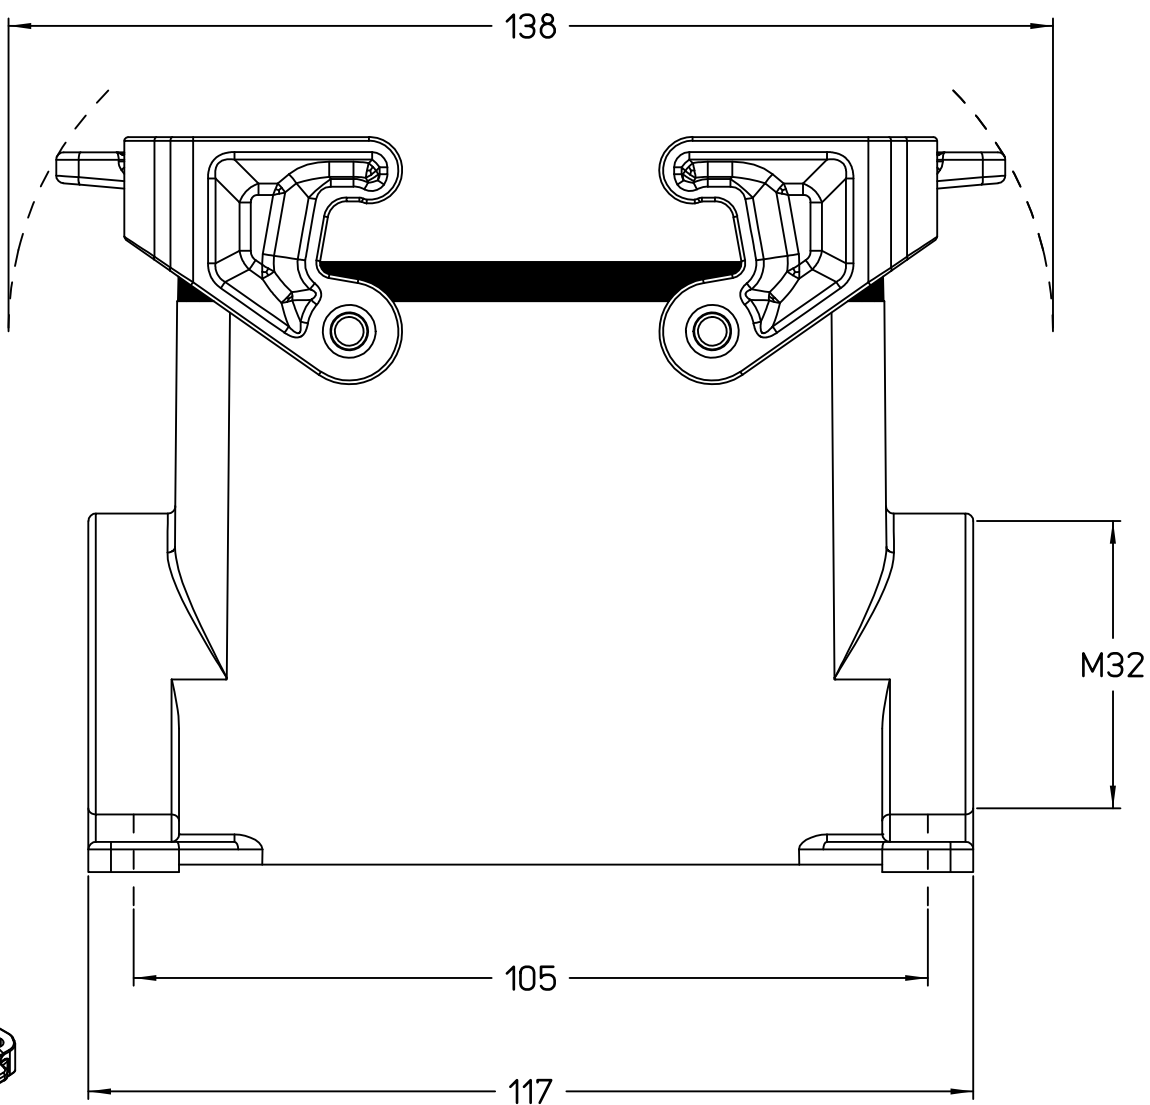

Diritti riservati All rights reserved

Dimensions
in mm

Simplified representation with dimensions without tolerance

Original Size A4

JMPAP 16.32

Date 08/11/23

surface mounting housing, size "77.27", 1x M32 side entry,

Sign. G. Renna

with 2 Jei-P levers

Scale
1:1