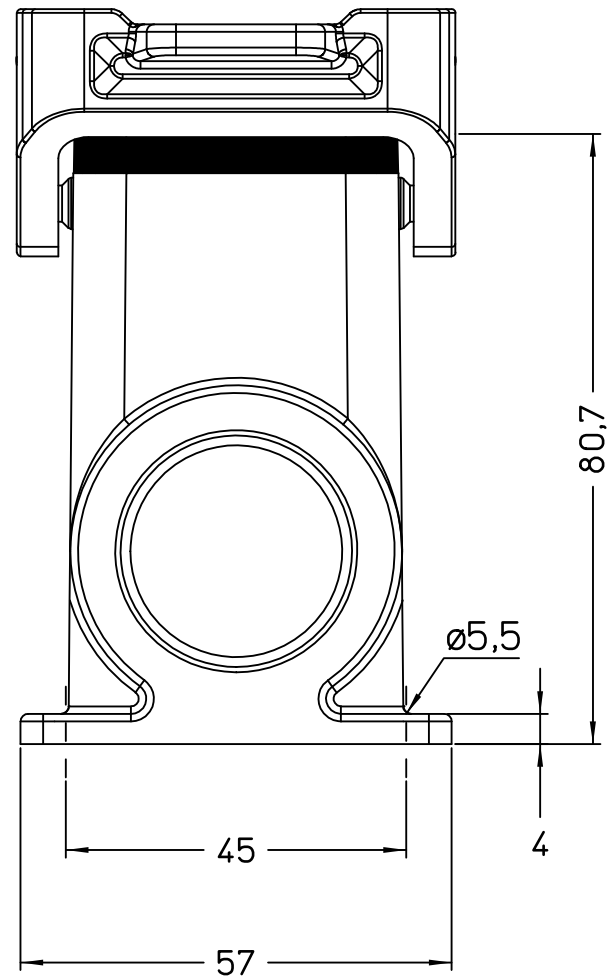

Diritti riservati All rights reserved

Dimensions
in mm

Simplified representation with dimensions without tolerance

Original Size A4

JMPAP 16.32

Date 08/11/23

surface mounting housing, size "77.27", 1x M32 side entry,

Sign. G. Renna

with 2 Jei-P levers

Scale
1:1